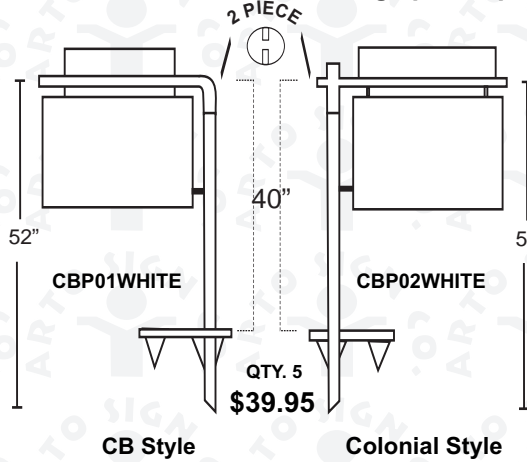

YARD SIGN POSTS

Manufacturers change prices periodically, please call to check final pricing & minimum order

**NO TOOLS
REQUIRED**

All hardware included

Compact 2-piece post
Slips together, installs
in seconds.

post fits into
any car trunk

Finished in oven-baked
high gloss white.

Three box must be purchased if you want your order to be shipped to your location, (4 or 5 in one box).
Price on Quantity of 3 box is \$29.95 each, customer pays for **shipping & handling**

\$ 104.95

Post is 6 feet above the ground! 100% Do-It Yourself

- 1- Hammer the anchor in the ground.
- 2- Slide the vinyl post on top of the anchor.
- 3- Assemble the arm and other attachments.
- 4- Post holds a 36" or 24" width sign panel.