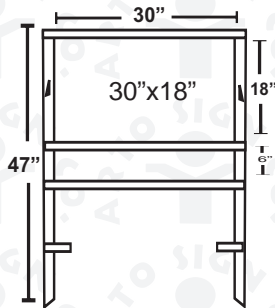

DOUBLE STAKE FRAMES

Manufacturers change prices periodically, please call to check final pricing & minimum order
No tools required! No nuts, No bolts. Sign Slips into Frame In seconds.

Price $29.95 Each

Price $59.95 Each

Price $39.95 Each

DSF07BLK

Price $33.95 Each

TEL:(818,500-9111 FAX:(818,240-2254

5838 San Fernando Rd. Unit C, Glendale CA 91202

PRICES SUBJECT TO CHANGE WITHOUT NOTIFICATION, FOR UPDATED PRICING PLEASE VISIT www.ArtoSign.com