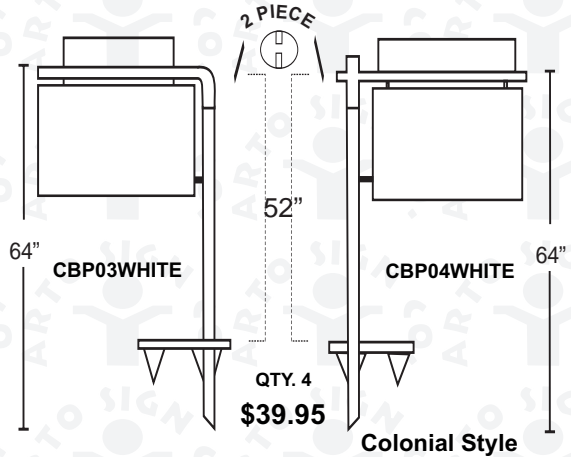

YARD SIGN POSTS

Manufacturers change prices periodically, please call to check final pricing & minimum order

**NO TOOLS
REQUIRED**

All hardware included

Compact 2-piece post
Slips together, installs
in seconds.

post fits into
any car trunk

Finished in oven-baked
high gloss white.

Three box must be purchased if you want your order to be shipped to your location, (4 or 5 in one box).
Price on Quantity of 3 box is \$29.95 each, customer pays for **shipping & handling**