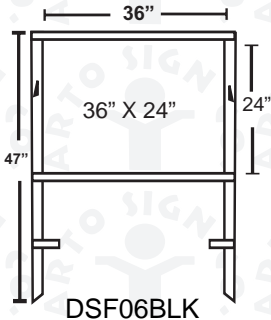

DOUBLE STAKE FRAMES

Manufacturers change prices periodically, please call to check final pricing & minimum order
No tools required! No nuts, No bolts. Sign Slips into Frame In seconds.

Price $29.95 Each

Price $59.95 Each

DSF06BLK

Price $39.95 Each

Price $33.95 Each

TEL:(818,500-9111 FAX:(818,240-2254

5838 San Fernando Rd. Unit C, Glendale CA 91202

PRICES SUBJECT TO CHANGE WITHOUT NOTIFICATION, FOR UPDATED PRICING PLEASE VISIT www.ArtoSign.com