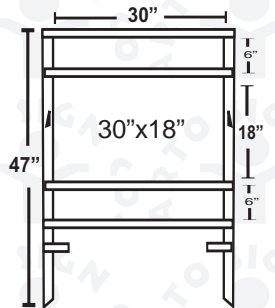

DSF08BLK

Price $33.95 Each