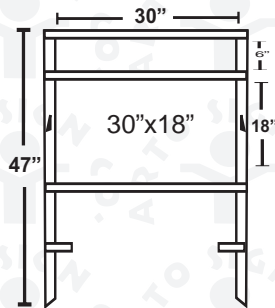

DOUBLE STAKE FRAMES

Manufacturers change prices periodically, please call to check final pricing & minimum order
No tools required! No nuts, No bolts. Sign Slips into Frame In seconds.

Price $29.95 Each

Price $59.95 Each

Price $39.95 Each

DSF10BLK

Price $33.95 Each

TEL:(818,500-9111 FAX:(818,240-2254

5838 San Fernando Rd. Unit C, Glendale CA 91202

PRICES SUBJECT TO CHANGE WITHOUT NOTIFICATION, FOR UPDATED PRICING PLEASE VISIT www.ArtoSign.com