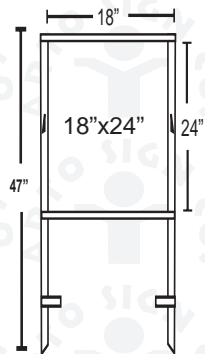

DOUBLE STAKE FRAMES

Manufacturers change prices periodically, please call to check final pricing & minimum order
No tools required! No nuts, No bolts. Sign Slips into Frame In seconds.

Price $29.95 Each

Price $59.95 Each

Price $39.95 Each

Price $33.95 Each

DSF29BLK

TEL:(818,500-9111 FAX:(818,240-2254

5838 San Fernando Rd. Unit C, Glendale CA 91202

PRICES SUBJECT TO CHANGE WITHOUT NOTIFICATION, FOR UPDATED PRICING PLEASE VISIT www.ArtoSign.com