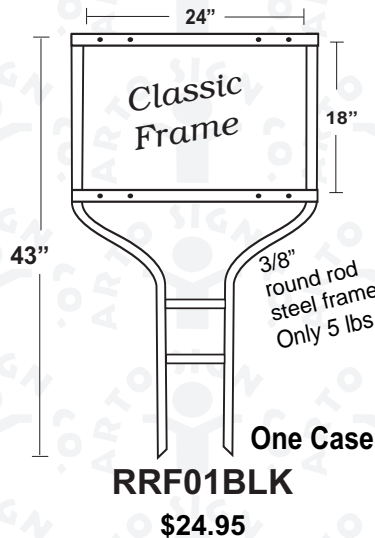

Minimum order of 15