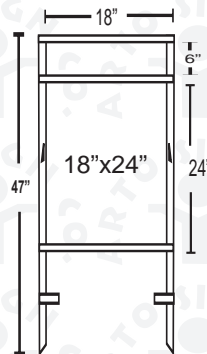

DOUBLE STAKE FRAMES

Manufacturers change prices periodically, please call to check final pricing & minimum order
No tools required! No nuts, No bolts. Sign Slips into Frame In seconds.

Price $29.95 Each

Price $59.95 Each

Price $39.95 Each

Price $33.95 Each

DSF31BLK

TEL:(818,500-9111 FAX:(818,240-2254

5838 San Fernando Rd. Unit C, Glendale CA 91202

PRICES SUBJECT TO CHANGE WITHOUT NOTIFICATION, FOR UPDATED PRICING PLEASE VISIT www.ArtoSign.com