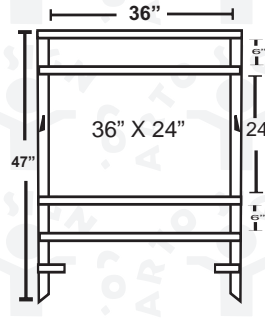

DSF08BLK

Price $39.95 Each