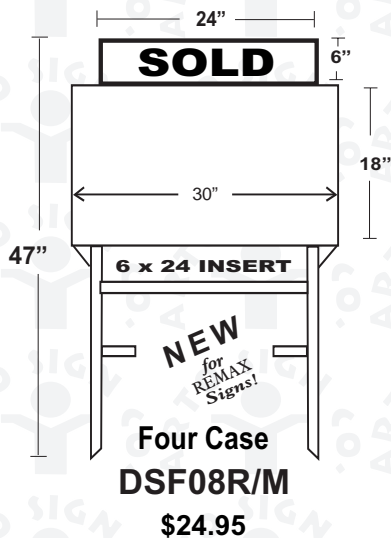

Minimum order of 20