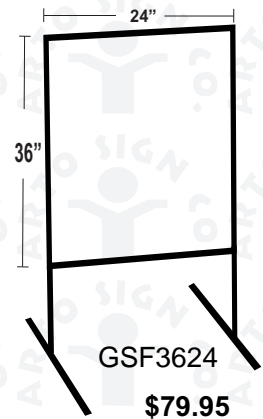

GAS STATION FRAMES