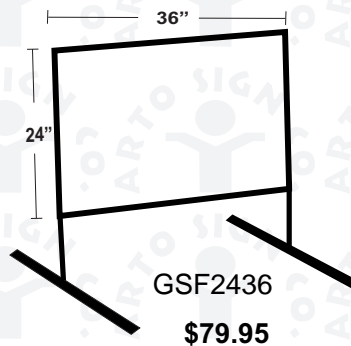

GAS STATION FRAMES