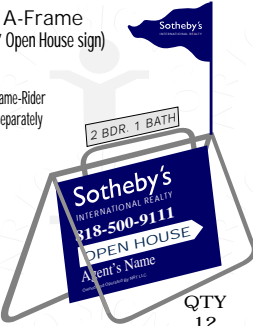

REAL ESTATE SIGNS

Magnetic Car Signs
24" x 10" \$ 27.95 Each

| | |
|------------------------|-------------|
| 48" Stake | \$ 9.95 ea |
| Metal A-Frame | \$19.95 ea |
| Brochure Box | \$16.95 ea |
| Vinyl post, 72" Height | \$109.95 ea |

PVC A-Frame- Frame height 30", with 24"X18" Open House sign panel made of 0.090 styrene, digitally printed

SR 250

SR 251

SR 252

SR 253

SR 254

QTY 3 \$59.95 ea

QTY 6 \$47.95 ea

QTY 12 \$44.95 ea

Metal A-Frame
(with 24"X18" Open House sign)

Flag and Name-Rider
are sold separately

SR 259

QTY 6
\$45.95 ea

QTY 12
\$43.95 ea

30" -1 PIECE
FLAG POLE
WITH FLAG
(LOGO)

\$19.95 EACH