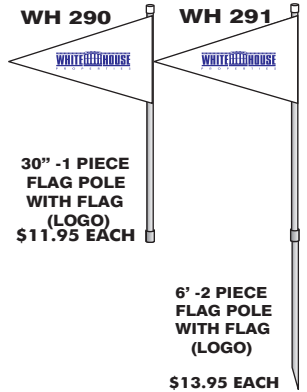

QTY 6 \$34.95 ea

QTY 12 \$32.95 ea

PVC A-Frame (3/4" pipe with 24"X18" Open House sign)

QTY 6 \$39.95 ea

QTY 12 \$37.95 ea

PVC A-Frame (with Photo)
24" X18"

QTY 6 \$44.95 ea
QTY 12 \$39.95 ea

Metal A-Frame (with 24"X18" Open House sign)

QTY 6 \$34.95 ea

WH 255

48" STAKE SIGN (with 24"X18" Open House sign)

WH 256 QTY 6 \$27.95 ea
QTY 12 \$24.95 ea

WH 290
30" -1 PIECE FLAG POLE WITH FLAG (LOGO) \$11.95 EACH

WH 291
6' -2 PIECE FLAG POLE WITH FLAG (LOGO) \$13.95 EACH