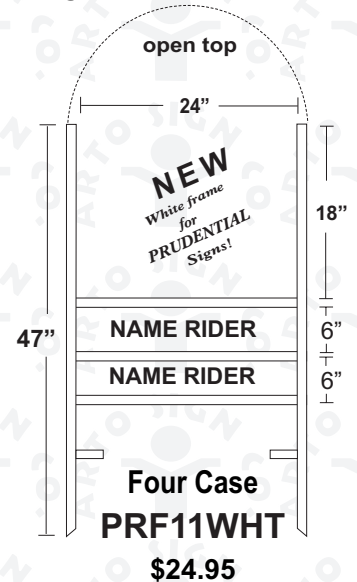

YARD SIGN POSTS

Manufacturers change prices periodically, please call to check final pricing & minimum order

NO TOOLS REQUIRED

All hardware included

Compact 2-piece post
Slips together, installs
in seconds.

post fits into
any car trunk

Finished in oven-baked
high gloss white.

Pricing are based on minimum order of 4 to 5

Manufacturers change prices periodically, please call to check final pricing & minimum order

Minimum order of 20

Minimum order of 10

Minimum order of 20

Manufacturers change prices periodically, please call to check final pricing & minimum order

GAS STATION FRAMES