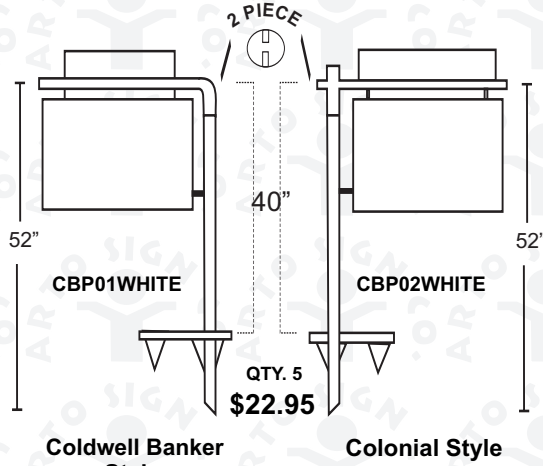

YARD SIGN POSTS

Manufacturers change prices periodically, please call to check final pricing & minimum order

NO TOOLS REQUIRED

All hardware included

Compact 2-piece post
Slips together, installs
in seconds.

post fits into
any car trunk

Finished in oven-baked
high gloss white.

Pricing are based on minimum order of 4 to 5

Manufacturers change prices periodically, please call to check final pricing & minimum order