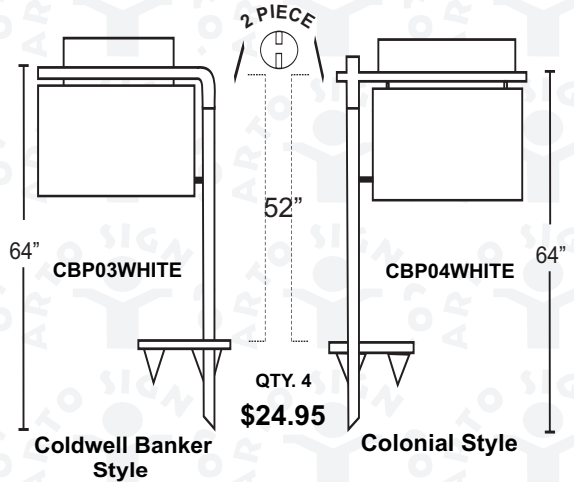

YARD SIGN POSTS

Manufacturers change prices periodically, please call to check final pricing & minimum order

NO TOOLS REQUIRED

All hardware included

Compact 2-piece post
Slips together, installs
in seconds.

post fits into
any car trunk

Finished in oven-baked
high gloss white.

Pricing are based on minimum order of 4 to 5

Manufacturers change prices periodically, please call to check final pricing & minimum order

Minimum order of 20

Minimum order of 10

Minimum order of 20

Manufacturers change prices periodically, please call to check final pricing & minimum order

GAS STATION FRAMES

DOUBLE STAKE FRAMES

Manufacturers change prices periodically, please call to check final pricing & minimum order
No tools required! No nuts, No bolts. Sign Slips into Frame In seconds.