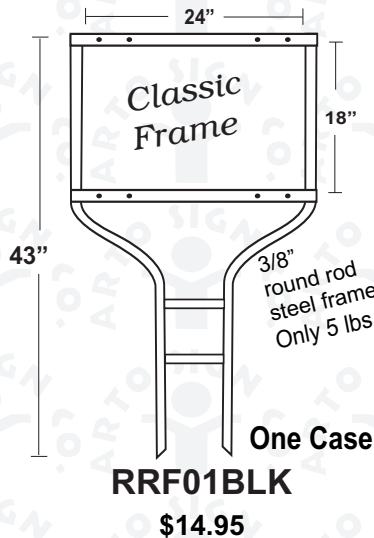

Minimum order of 10