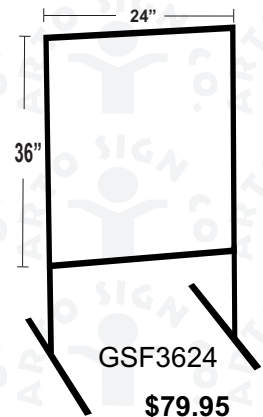

Minimum order of 20

Minimum order of 10

Minimum order of 20

Manufacturers change prices periodically, please call to check final pricing & minimum order

GAS STATION FRAMES

DOUBLE STAKE FRAMES

Manufacturers change prices periodically, please call to check final pricing & minimum order
No tools required! No nuts, No bolts. Sign Slips into Frame In seconds.