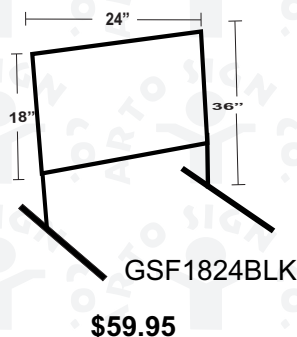

Minimum order of 20

Minimum order of 10

Minimum order of 20

Manufacturers change prices periodically, please call to check final pricing & minimum order

GAS STATION FRAMES

DOUBLE STAKE FRAMES

Manufacturers change prices periodically, please call to check final pricing & minimum order
No tools required! No nuts, No bolts. Sign Slips into Frame In seconds.