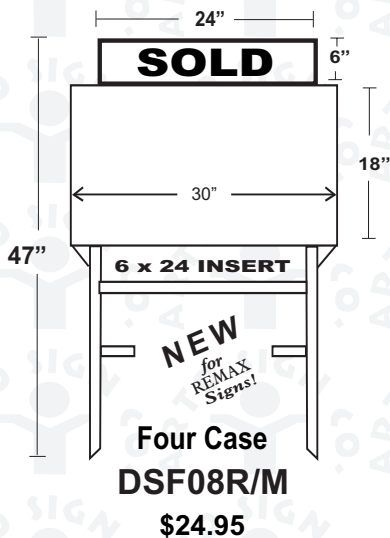

YARD SIGN POSTS

Manufacturers change prices periodically, please call to check final pricing & minimum order

NO TOOLS REQUIRED

All hardware included

Compact 2-piece post
Slips together, installs
in seconds.

post fits into
any car trunk

Finished in oven-baked
high gloss white.

Pricing are based on minimum order of 4 to 5

Manufacturers change prices periodically, please call to check final pricing & minimum order