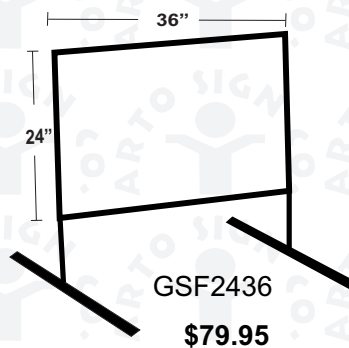

Minimum order of 20

Minimum order of 10

Minimum order of 20

Manufacturers change prices periodically, please call to check final pricing & minimum order

GAS STATION FRAMES

DOUBLE STAKE FRAMES

Manufacturers change prices periodically, please call to check final pricing & minimum order
No tools required! No nuts, No bolts. Sign Slips into Frame In seconds.