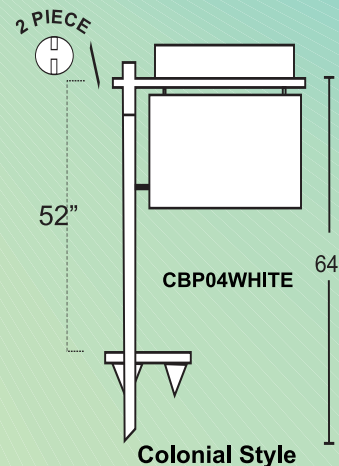

48" STAKE

**NO TOOLS
REQUIRED**

All hardware included

Compact 2-piece post
Slips together, Installs
in a second.

post fits into
any car trunk

Finished in oven- baked
high gloss white or Black

64" METAL POST