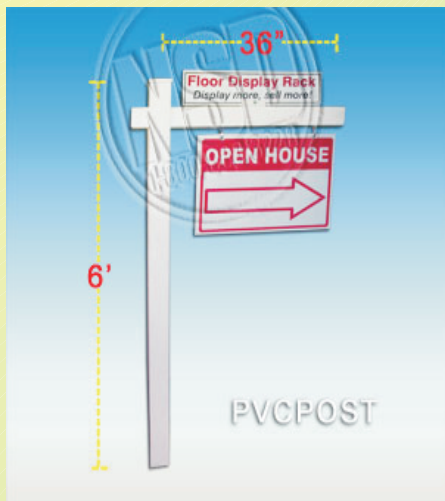

WS-100 24x24

WS-101 29x30

WS-102 18x16

WS-103 8x6

WS-104 24x36

WS-107

WS-106 24x18

WS-105 24x18

YARD SIGN POSTS

72" PVC POST

48" STAKE

**NO TOOLS
REQUIRED**

All hardware included

Compact 2-piece post
Slips together, Installs
in a second.

post fits into
any car trunk

Finished in oven- baked
high gloss white or Black