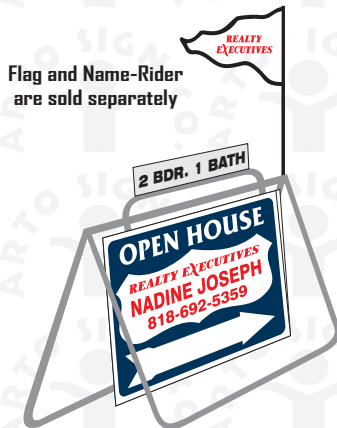

ARTOSIGN CO. Digital & Silk Screen printing

Got Listing? Go To
www.ArtoSign.com

REAL ESTATE SIGNS

Toll Free 877-871-6175

Open House Signs With Stands

Prices Include Stands (Frame) With O/H Signs

Select One Of Your Favorite Stand (M, S, Or P) & Then Choose Any O/H Signs Panel From The Sign Gallery Bellow

M Metal A-Frame (Stands)

30" Hight, 1/4" rod iron

QTY 6 $37.95 ea
QTY 12 $35.95 ea
QTY 24 $32.95 ea
QTY 3 $45.95 ea