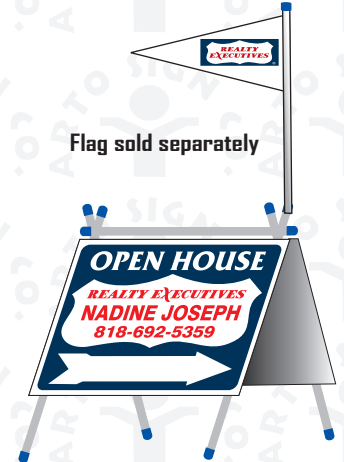

ARTOSIGN CO. Digital & Silk Screen printing

Got Listing? Go To
www.ArtoSign.com

REAL ESTATE SIGNS

Toll Free 877-871-6175

Open House Signs With Stands

Prices Include Stands (Frame) With O/H Signs

Select One Of Your Favorite Stand (M, S, Or P) & Then Choose Any O/H Signs Panel From The Sign Gallery Bellow

M Metal A-Frame (Stands)

30" Hight, 1/4" rod iron

QTY 6 \$37.95 ea
QTY 12 \$35.95 ea
QTY 24 \$32.95 ea
QTY 3 \$45.95 ea

S 48" Stake (Stands)

48" long by 0.5" wide angle iron

QTY 6 \$30.95 ea
QTY 12 \$27.95 ea
QTY 24 \$24.95 ea
QTY 3 \$37.95 ea

P PVC A-Frame (Stands)

30" Hight, 3/4" pvc pipe

QTY 6 \$41.95 ea
QTY 12 \$37.95 ea
QTY 24 \$35.95 ea
QTY 3 \$49.95 ea

OPEN HOUSE SIGNS GALLERY: 24" X18" SIGN PANEL MADE OF 0.090" STYRENE

RX 250

RX 251

RX 252

RX 253

RX 254

RX 255

Add \$7.95 Per Sign-(With Picture)

Add Dry Erase Feature To Your Open House Sign, Just \$7.95 per sign

30" POLE WITH CUSTOM MADE FLAG WITH LOGO
MINIMUM QUANTITY OF 3 EACH \$17.95
6' POLE MINIMUM QUANTITY OF 3 EACH \$21.95