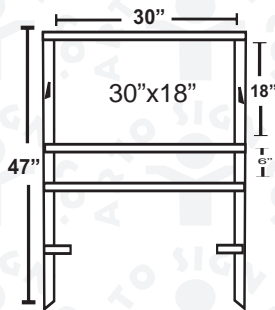

DOUBLE STAKE FRAMES

Manufacturers change prices periodically, please call to check final pricing & minimum order
No tools required! No nuts, No bolts. Sign Slips into Frame In seconds.

Price $29.95 Each

Price $59.95 Each

Price $39.95 Each

DSF07BLK

Price $33.95 Each

TEL:(818,500-9111 FAX:(818,240-2254

5838 San Fernando Rd. Unit C, Glendale CA 91202

PRICES SUBJECT TO CHANGE WITHOUT NOTIFICATION, FOR UPDATED PRICING PLEASE VISIT www.ArtoSign.com