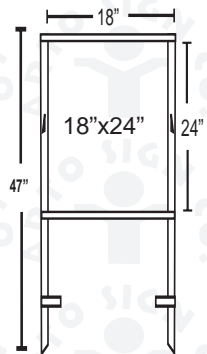

DOUBLE STAKE FRAMES

Manufacturers change prices periodically, please call to check final pricing & minimum order
No tools required! No nuts, No bolts. Sign Slips into Frame In seconds.

Price $29.95 Each

Price $59.95 Each

Price $39.95 Each

Price $33.95 Each

DSF29BLK

TEL:(818,500-9111 FAX:(818,240-2254

5838 San Fernando Rd. Unit C, Glendale CA 91202

PRICES SUBJECT TO CHANGE WITHOUT NOTIFICATION, FOR UPDATED PRICING PLEASE VISIT www.ArtoSign.com