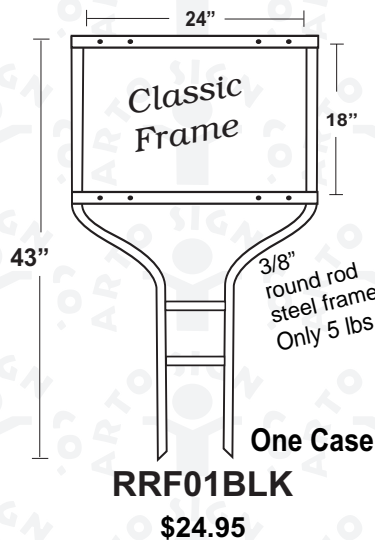

Minimum order of 15