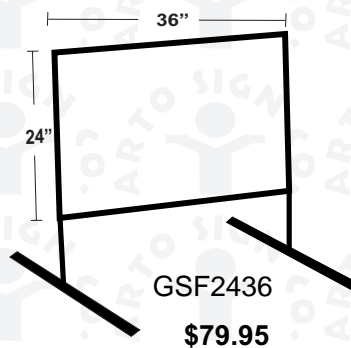

GAS STATION FRAMES