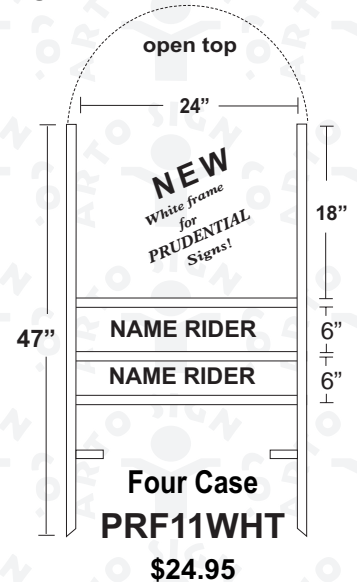

YARD SIGN POSTS

Manufacturers change prices periodically, please call to check final pricing & minimum order

**NO TOOLS
REQUIRED**

All hardware included

Compact 2-piece post
Slips together, installs
in seconds.

post fits into
any car trunk

Finished in oven-baked
high gloss white.

Three box must be purchased if you want your order to be shipped to your location, (4 or 5 in one box).
Price on Quantity of 3 box is $29.95 each, customer pays for **shipping & handling**

Manufacturers change prices periodically, please call to check final pricing & minimum order

Minimum order of 20

Minimum order of 15

Minimum order of 20

Manufacturers change prices periodically, please call to check final pricing & minimum order

GAS STATION FRAMES