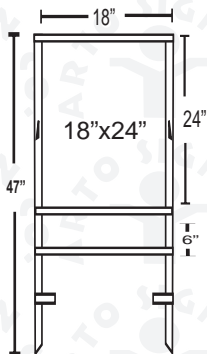

DOUBLE STAKE FRAMES

Manufacturers change prices periodically, please call to check final pricing & minimum order
No tools required! No nuts, No bolts. Sign Slips into Frame In seconds.

Price $29.95 Each

Price $59.95 Each

Price $39.95 Each

Price $33.95 Each

DSF30BLK

TEL:(818,500-9111 FAX:(818,240-2254

5838 San Fernando Rd. Unit C, Glendale CA 91202

PRICES SUBJECT TO CHANGE WITHOUT NOTIFICATION, FOR UPDATED PRICING PLEASE VISIT www.ArtoSign.com