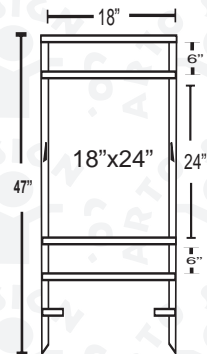

DSF37BLK

TEL:(818,500-9111 FAX:(818,240-2254

5838 San Fernando Rd. Unit C, Glendale CA 91202

PRICES SUBJECT TO CHANGE WITHOUT NOTIFICATION, FOR UPDATED PRICING PLEASE VISIT www.ArtoSign.com