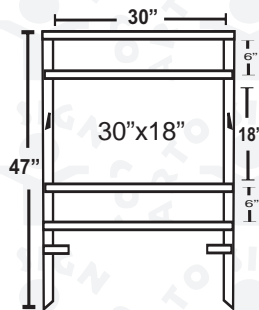

DSF08BLK

Price $33.95 Each