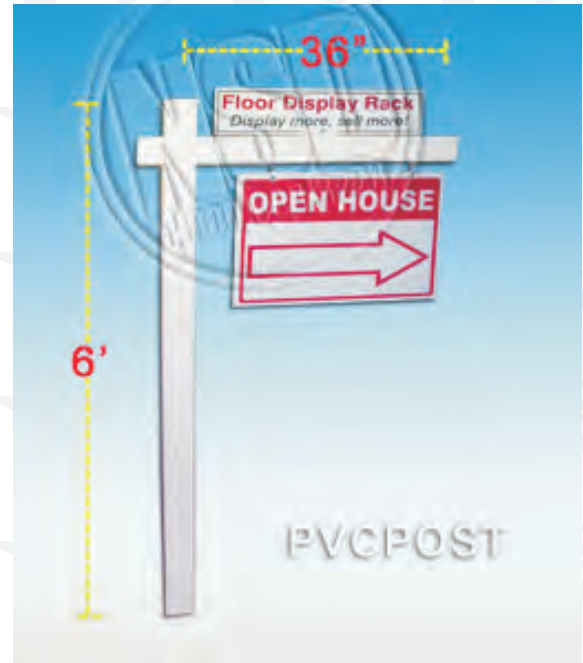

ARTO SIGN CO. Digital & Silk Screen printing

Got Listing? Go To

www.ArtoSign.com

Toll Free 877-871-6175

VINYL POST FOR YARD SIGNS

Holds Sign Panel 36"x24"

Holds Sign Panel 24"x30"