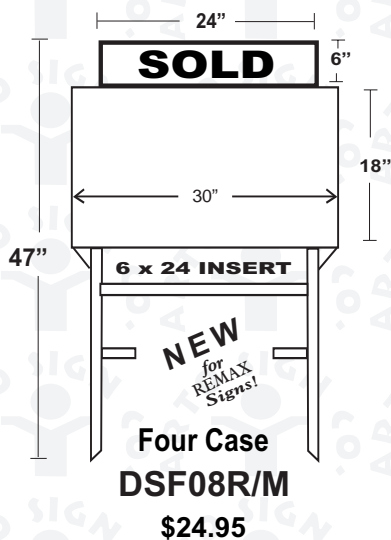

Minimum order of 20