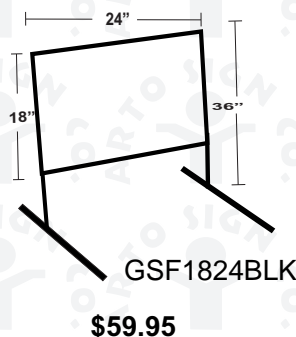

GAS STATION FRAMES