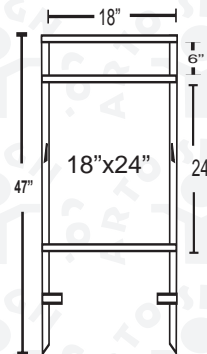

DOUBLE STAKE FRAMES

Manufacturers change prices periodically, please call to check final pricing & minimum order
No tools required! No nuts, No bolts. Sign Slips into Frame In seconds.

Price $29.95 Each

Price $59.95 Each

Price $39.95 Each

Price $33.95 Each

DSF31BLK

TEL:(818,500-9111 FAX:(818,240-2254

5838 San Fernando Rd. Unit C, Glendale CA 91202

PRICES SUBJECT TO CHANGE WITHOUT NOTIFICATION, FOR UPDATED PRICING PLEASE VISIT www.ArtoSign.com