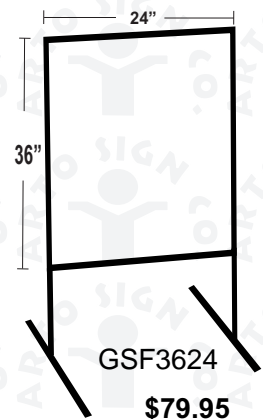

GAS STATION FRAMES