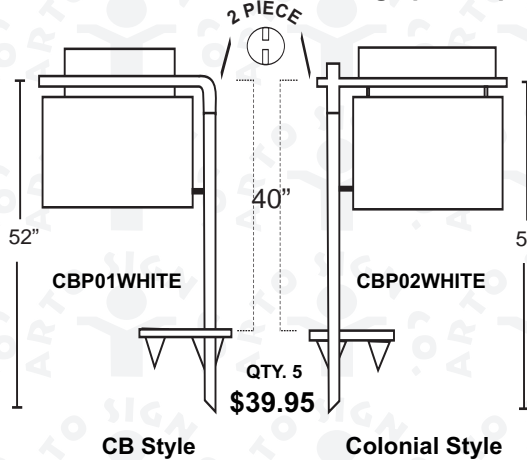

YARD SIGN POSTS

Manufacturers change prices periodically, please call to check final pricing & minimum order

**NO TOOLS
REQUIRED**

All hardware included

Compact 2-piece post
Slips together, installs
in seconds.

post fits into
any car trunk

Finished in oven-baked
high gloss white.

Three box must be purchased if you want your order to be shipped to your location, (4 or 5 in one box).
Price on Quantity of 3 box is \$29.95 each, customer pays for **shipping & handling**

\$ 104.95

Post is 6 feet above the ground! 100% Do-It Yourself

- 1- Hammer the anchor in the ground.
- 2- Slide the vinyl post on top of the anchor.
- 3- Assemble the arm and other attachments.
- 4- Post holds a 36" or 24" width sign panel.