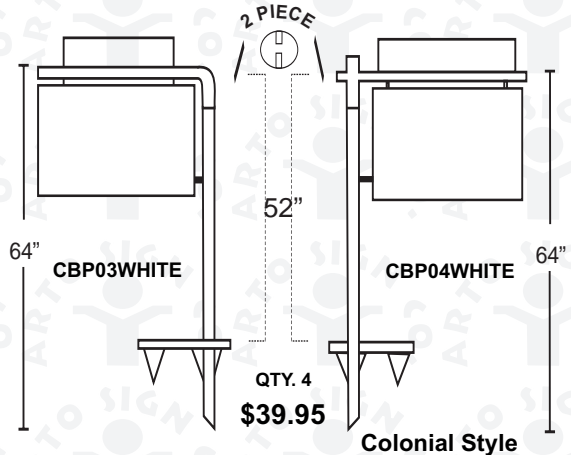

YARD SIGN POSTS

Manufacturers change prices periodically, please call to check final pricing & minimum order

**NO TOOLS
REQUIRED**

All hardware included

Compact 2-piece post
Slips together, installs
in seconds.

post fits into
any car trunk

Finished in oven-baked
high gloss white.

Three box must be purchased if you want your order to be shipped to your location, (4 or 5 in one box).
Price on Quantity of 3 box is \$29.95 each, customer pays for **shipping & handling**