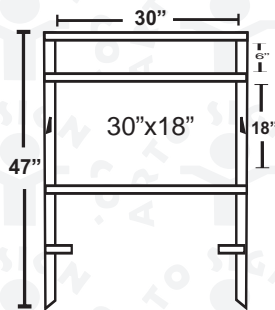

DOUBLE STAKE FRAMES

Manufacturers change prices periodically, please call to check final pricing & minimum order
No tools required! No nuts, No bolts. Sign Slips into Frame In seconds.

Price $29.95 Each

Price $59.95 Each

Price $39.95 Each

DSF10BLK

Price $33.95 Each

TEL:(818,500-9111 FAX:(818,240-2254

5838 San Fernando Rd. Unit C, Glendale CA 91202

PRICES SUBJECT TO CHANGE WITHOUT NOTIFICATION, FOR UPDATED PRICING PLEASE VISIT www.ArtoSign.com