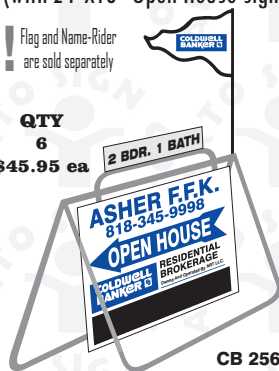

COLDWELL BANKER REAL ESTATE SIGNS

PVC A-Frame (with 24"X18" Open House sign)

CB 250

CB 251

CB 252

CB 253

CB 254

QTY 24 \$42.95 ea QTY 12 \$44.95 ea QTY 6 47.95 ea QTY 3 \$59.95 ea

Add \$7.95 per sign, for dry erase able feature

PVC A-Frame Previews

With 24"X18" Open House sign

48" STAKE SIGN (with 24"X18" Open House sign)

CB 255

QTY 6 \$34.95ea QTY 12 \$32.95ea

PANEL ONLY \$24.95ea \$21.95ea

Metal A-Frame (with 24"X18" Open House sign)

Flag and Name-Rider are sold separately

QTY 6 \$45.95 ea

CB 256

PVC A-Frame (with 24"X18" Open House sign) (6"X8" Color Photo)

CB 257

Add \$4.95 FOR THE SIGNS WITH PHOTO